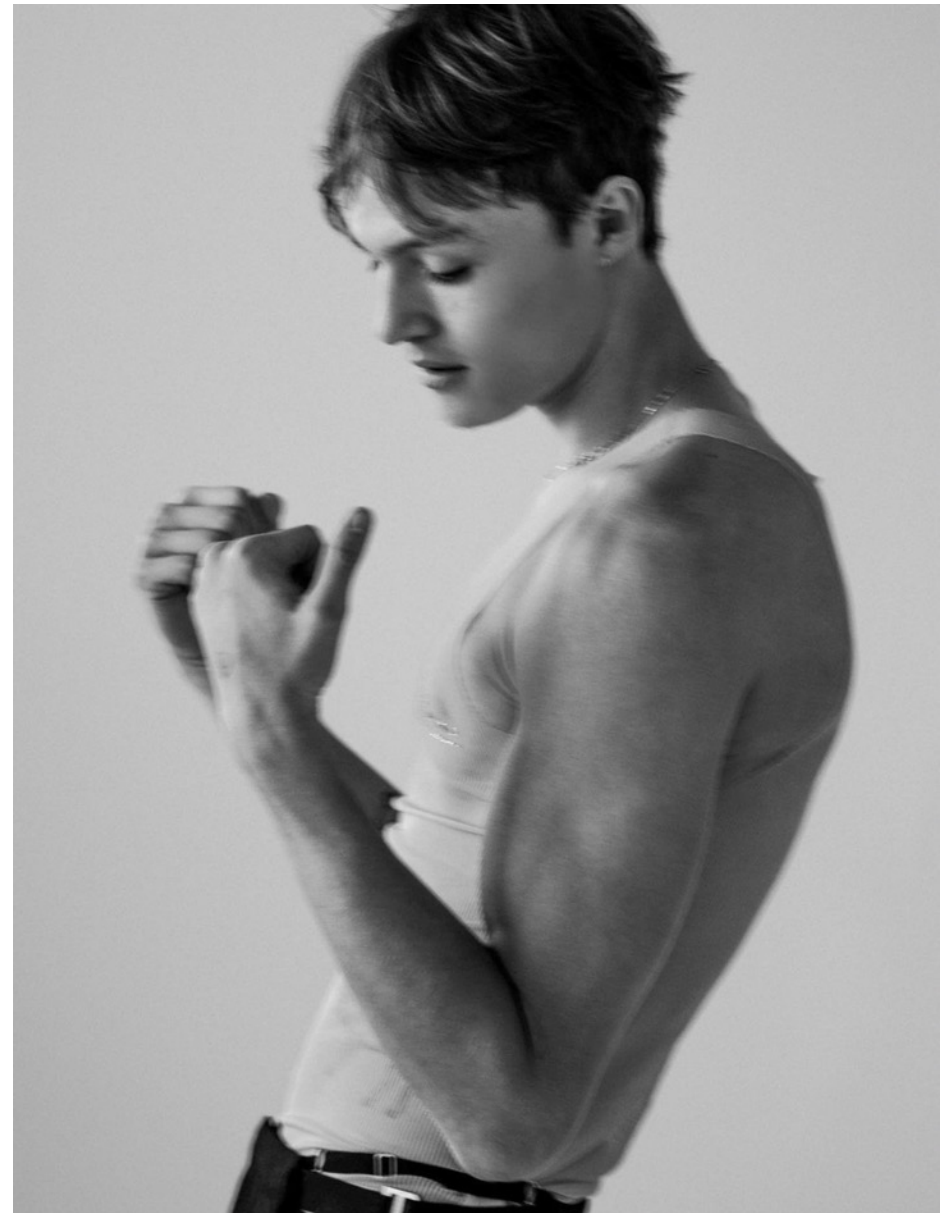

MINGUS REEDUS

photographed by Cole Fawcett

MINGUS REEDUS – HEIGHT 6'3" EYES GREEN HAIR COLOR BLOND WAIST 29" PANTS INSEAM 34"

ZZO

photographed by Mikael Jansson

VOGUE HOMMES

MINGUS REEDUS – HEIGHT 6'3" EYES GREEN HAIR COLOR BLOND WAIST 29" PANTS INSEAM 34"

ZZO

photographed by Cole Fawcett

MINGUS REEDUS – HEIGHT 6'3" EYES GREEN HAIR COLOR BLOND WAIST 29" PANTS INSEAM 34"

ZZO

photographed by Mikael Jansson

MINGUS REEDUS – HEIGHT 6'3" EYES GREEN HAIR COLOR BLOND WAIST 29" PAINTS INSEAM 34"